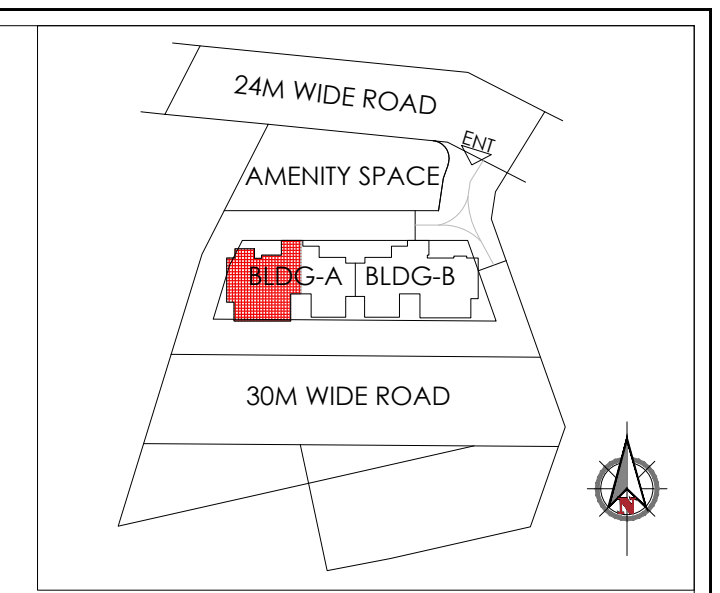

MARVEL AQUANAS

BUILDING - A

BUILDING A							
FLAT TYPE	FLAT NO.	UNIT CARPET AREA (SQ.M.)	ENCLOSED BALCONY CARPET AREA (SQ.M.)	DOUBLE HT. AREA (SQ.M.)	EYE LEVEL TERRACE CARPET AREA (SQ.M.)	TOP TERRACE CARPET AREA (SQ.M.)	TOTAL CARPET AREA (SQ.M.)
4.5 BHK WITH HOME THEATER	302,502	273.03	21.61	48.12	53.92	0.00	396.68