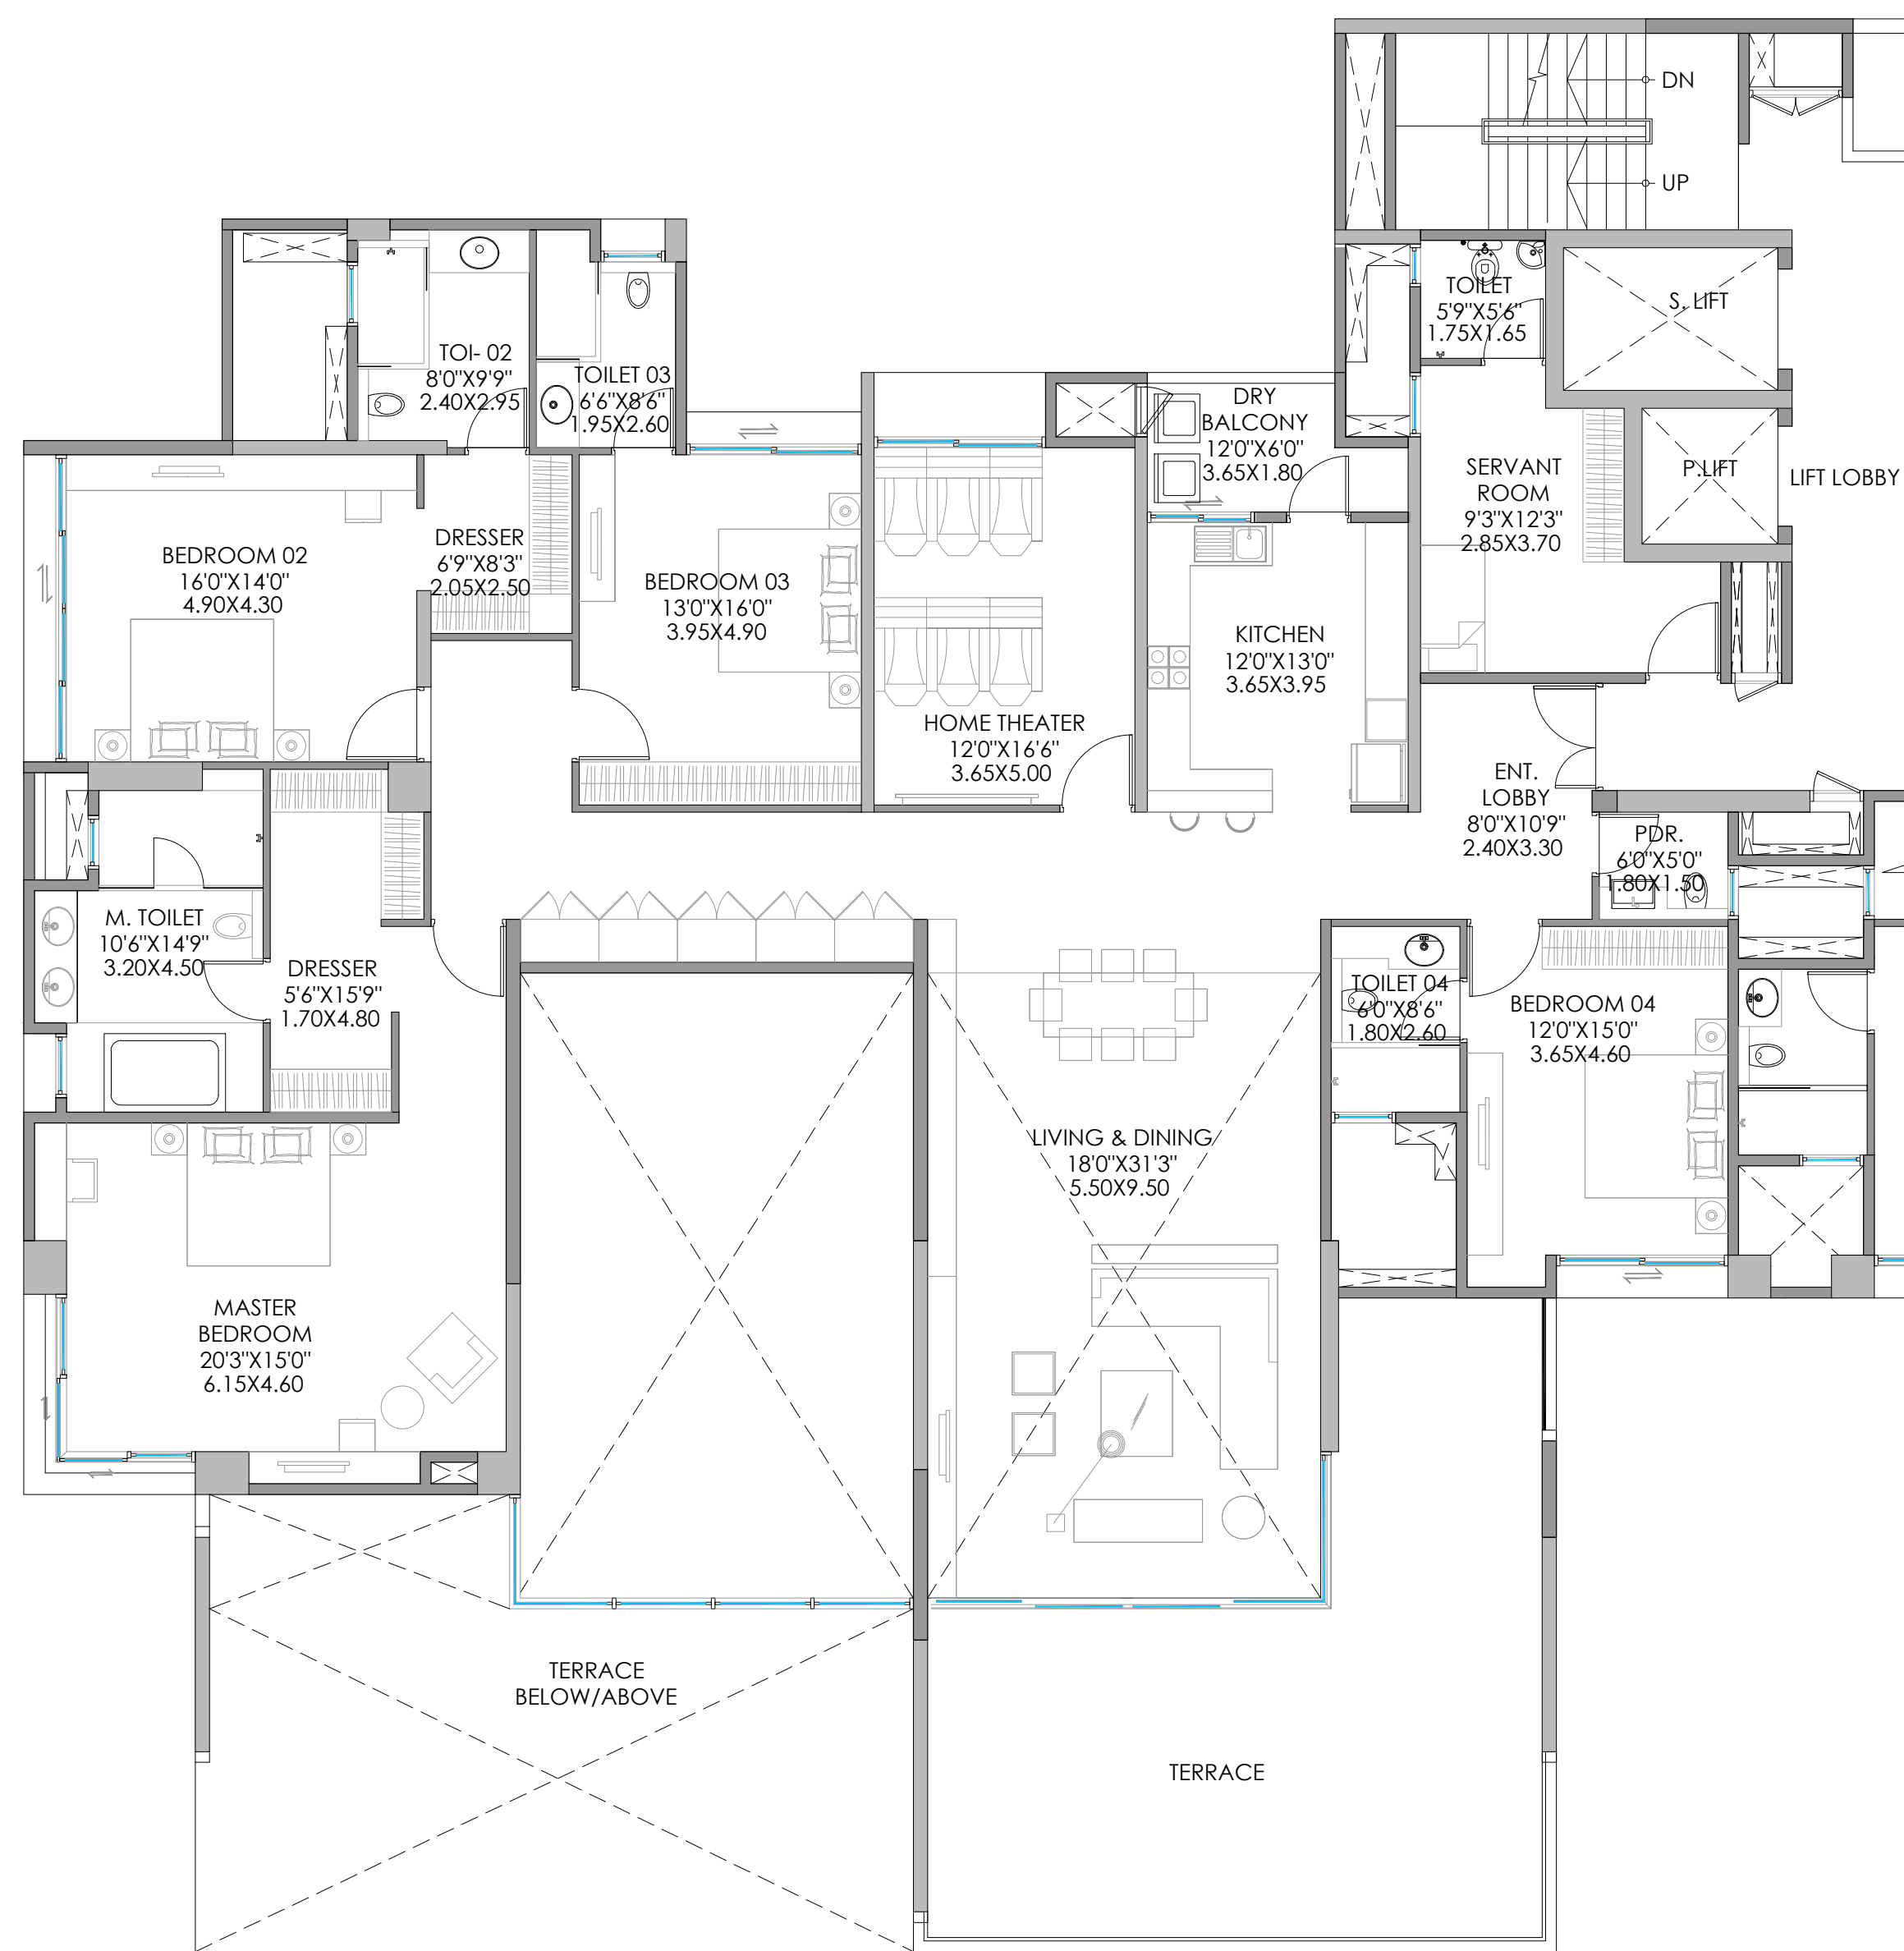

MARVEL AQUANAS

BUILDING - A

BUILDING A							
FLAT TYPE	FLAT NO.	UNIT CARPET AREA (SQ.M.)	ENCLOSED BALCONY CARPET AREA (SQ.M.)	DOUBLE HT. AREA (SQ.M.)	EYE LEVEL TERRACE CARPET AREA (SQ.M.)	TOP TERRACE CARPET AREA (SQ.M.)	TOTAL CARPET AREA (SQ.M.)
4.5 BHK WITH HOME THEATER	302,502	273.03	21.61	48.12	53.92	0.00	396.68